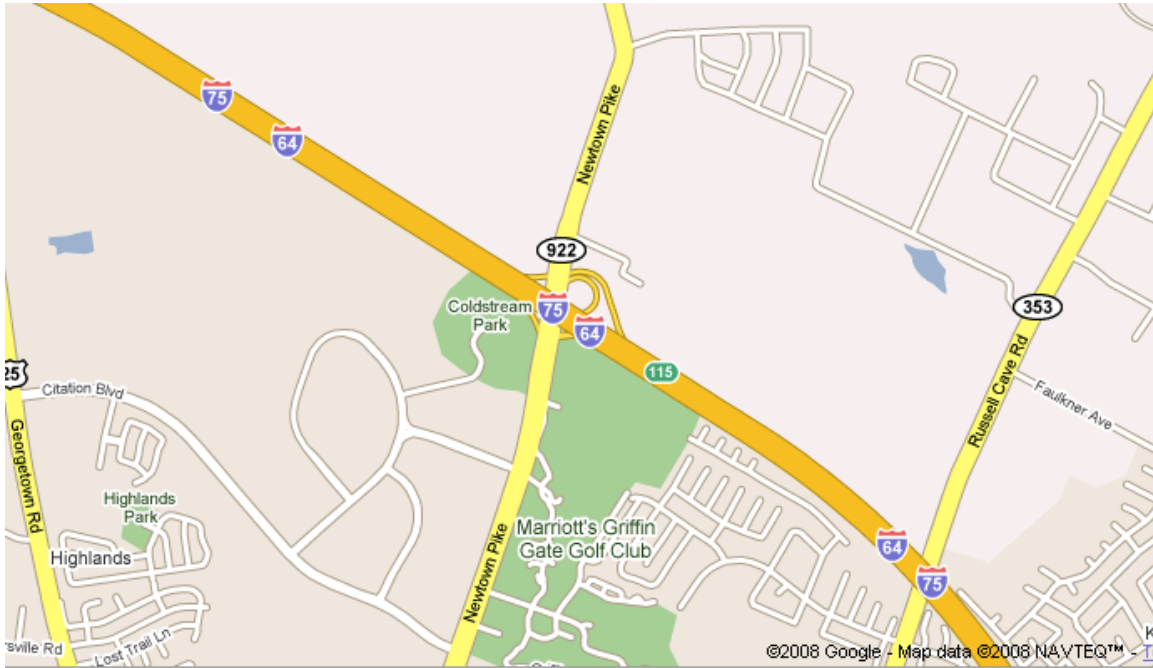

Directions to:

The Kentucky Horse Council, Inc.
1500 Bull Lea Rd.
Lexington, KY 40511

- 1.) From Hwy 75/64, you will get off at the Newtown Pike exit and go south, as if going towards the center of town.

- 2.) You will pass through several stoplights, and will take a right onto Citation. This will be the second stoplight that you can take a right at.

- 3.) Then, take a right at the next road, which is Bull Lea Rd.

- 4.) Take the next right, onto a small drive going to the Lexel building. This is a very large white building with blue glass windows.

- 5.) Follow the drive as it curves right to the visitor parking area.
- 6.) After you park, follow the long sidewalk to the right, and through the glass doors, into the Lexel building.