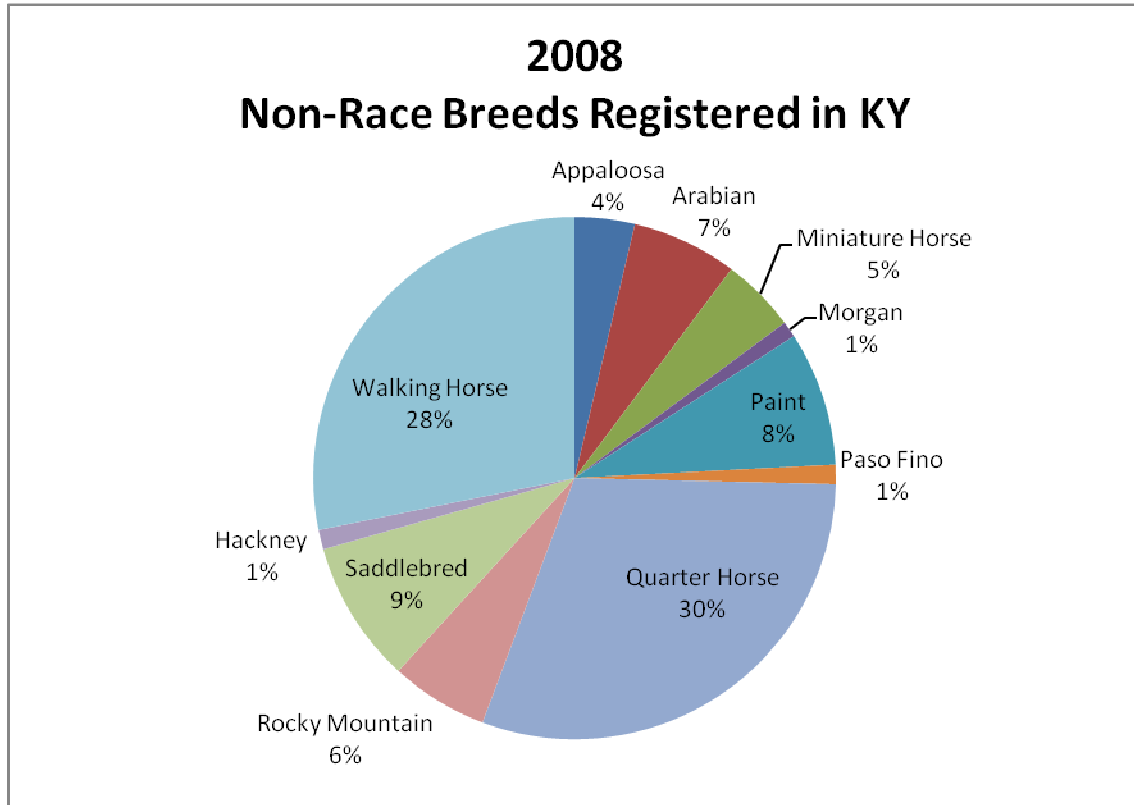

Registered Horses in Kentucky by Breed (non-race)

The following data was compiled from the Kentucky Breeders Incentive Fund:

Breed	# Registered
Appaloosa	4,602
Arabian	8,086
Miniature Horse	5,726
Morgan	1,225
Paint	10,318
Paso Fino	1,487
Quarter Horse	37,611
Rocky Mountain	7,484
Saddlebred	10,925
Hackney	1,505
Walking Horse	34,923
Total	123,892